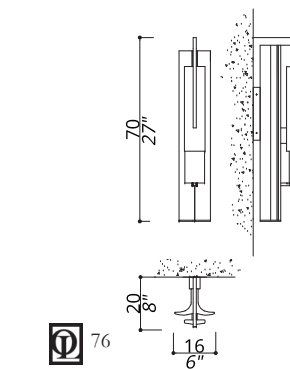

3322-DN-AC	WALL LAMP	STRUCTURE IN WALNUT WOOD; WALL FIXTURE AND DETAILS IN F_45 (BRUSHED DARK NICKEL FINISH) AND F_41 (POLISHED DARK NICKEL FINISH). AMBER CRYSTAL ELEMENT.	2 LED STRIP LIGHTS
3322-G1-FC		STRUCTURE IN WALNUT WOOD; CONNECTION BOX AND DETAILS IN F_17 (BRUSHED LIGHT GOLD FINISH) AND F_16 (POLISHED LIGHT GOLD FINISH). FUMÈ CRYSTAL ELEMENT.