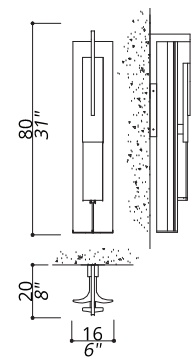

ANIMA

3311-DN-AC	CHANDELIER	20 ELEMENTS COMPOSITION. STRUCTURE IN WALNUT WOOD; CONNECTION BOX AND DETAILS IN F_45 (BRUSHED DARK NICKEL FINISH) AND F_41 (POLISHED DARK NICKEL FINISH). AMBER CRYSTAL ELEMENTS.	40 LED STRIP LIGHTS
3311-G1-FC		STRUCTURE IN WALNUT WOOD; CONNECTION BOX AND DETAILS IN F_17 (BRUSHED LIGHT GOLD FINISH) AND F_16 (POLISHED LIGHT GOLD FINISH). FUMÈ CRYSTAL ELEMENTS.	

3315-DN-AC	CHANDELIER	4 ELEMENTS COMPOSITION. STRUCTURE IN WALNUT WOOD; CONNECTION BOX AND DETAILS IN F_45 (BRUSHED DARK NICKEL FINISH) AND F_41 (POLISHED DARK NICKEL FINISH). AMBER CRYSTAL ELEMENTS.	8 LED STRIP LIGHTS
3315-G1-FC		STRUCTURE IN WALNUT WOOD; CONNECTION BOX AND DETAILS IN F_17 (BRUSHED LIGHT GOLD FINISH) AND F_16 (POLISHED LIGHT GOLD FINISH). FUMÈ CRYSTAL ELEMENTS.	