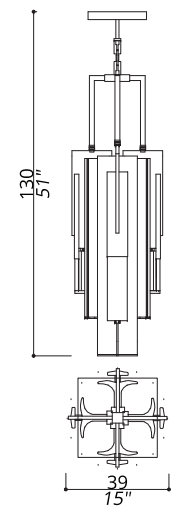

ANIMA

3311-DN-AC	CHANDELIER	20 ELEMENTS COMPOSITION. STRUCTURE IN WALNUT WOOD; CONNECTION BOX AND DETAILS IN F_45 (BRUSHED DARK NICKEL FINISH) AND F_41 (POLISHED DARK NICKEL FINISH). AMBER CRYSTAL ELEMENTS.	40 LED STRIP LIGHTS
3311-G1-FC		STRUCTURE IN WALNUT WOOD; CONNECTION BOX AND DETAILS IN F_17 (BRUSHED LIGHT GOLD FINISH) AND F_16 (POLISHED LIGHT GOLD FINISH). FUMÈ CRYSTAL ELEMENTS.	

3315-DN-AC	CHANDELIER	4 ELEMENTS COMPOSITION. STRUCTURE IN WALNUT WOOD; CONNECTION BOX AND DETAILS IN F_45 (BRUSHED DARK NICKEL FINISH) AND F_41 (POLISHED DARK NICKEL FINISH). AMBER CRYSTAL ELEMENTS.	8 LED STRIP LIGHTS
3315-G1-FC		STRUCTURE IN WALNUT WOOD; CONNECTION BOX AND DETAILS IN F_17 (BRUSHED LIGHT GOLD FINISH) AND F_16 (POLISHED LIGHT GOLD FINISH). FUMÈ CRYSTAL ELEMENTS.	