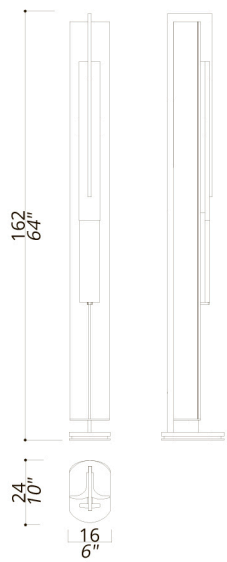

ANIMA

3341-DN-AC

FLOOR LAMP

STRUCTURE IN WALNUT WOOD; DETAILS IN F_45 (BRUSHED DARK NICKEL FINISH) AND F_41 (POLISHED DARK NICKEL FINISH). TRAVERTINO MARBLE BASE. AMBER CRYSTAL ELEMENTS.

4 LED STRIP LIGHTS

3341-G1-FC

STRUCTURE IN WALNUT WOOD; DETAILS IN F_17 (BRUSHED LIGHT GOLD FINISH) AND F_16 (POLISHED LIGHT GOLD FINISH). TRAVERTINO MARBLE BASE. FUMÈ CRYSTAL ELEMENTS.

3342-DN-AC

FLOOR LAMP

STRUCTURE IN WALNUT WOOD; DETAILS IN F_45 (BRUSHED DARK NICKEL FINISH) AND F_41 (POLISHED DARK NICKEL FINISH). METAL BASE. AMBER CRYSTAL ELEMENT.

2 LED STRIP LIGHTS

3342-G1-FC

STRUCTURE IN WALNUT WOOD; DETAILS IN F_17 (BRUSHED LIGHT GOLD FINISH) AND F_16 (POLISHED LIGHT GOLD FINISH). METAL BASE. FUMÈ CRYSTAL ELEMENT.

FINISHES

G1
F_16 & F_17
Polished & brushed light gold finishes
Finiture oro chiaro lucido & spazzolato

DN
F_41 & F_45
Polished & brushed dark nickel finishes
Finiture nickel scuro lucido & spazzolato

CRYSTALS

FC
Fumè crystal
Cristallo fumè

AC
Amber crystal
Cristallo ambrato

DETAILS

Walnut veneered wood
Legno impiallaccato Noce

Travertino marble base floor lamp
Base piantana in marmo Travertino