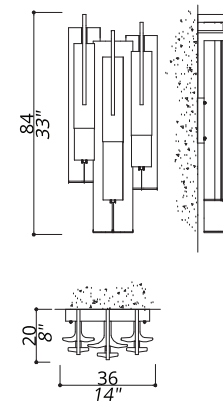

3325-DN-AC	WALL LAMP	STRUCTURE IN WALNUT WOOD; WALL FIXTURE AND DETAILS IN F_45 (BRUSHED DARK NICKEL FINISH) AND F_41 (POLISHED DARK NICKEL FINISH). AMBER CRYSTAL ELEMENTS.	6 LED STRIP LIGHTS
3325-G1-FC		STRUCTURE IN WALNUT WOOD; WALL FIXTURE AND DETAILS IN F_17 (BRUSHED LIGHT GOLD FINISH) AND F_16 (POLISHED LIGHT GOLD FINISH). FUMÈ CRYSTAL ELEMENTS.