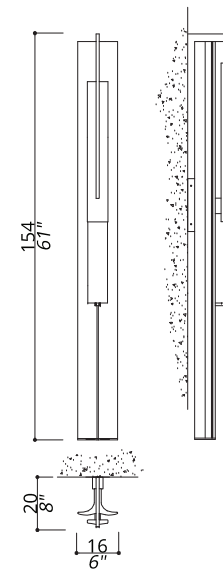

ANIMA

3311-DN-AC	CHANDELIER	20 ELEMENTS COMPOSITION. STRUCTURE IN WALNUT WOOD; CONNECTION BOX AND DETAILS IN F_45 (BRUSHED DARK NICKEL FINISH) AND F_41 (POLISHED DARK NICKEL FINISH). AMBER CRYSTAL ELEMENTS.	40 LED STRIP LIGHTS
3311-G1-FC		STRUCTURE IN WALNUT WOOD; CONNECTION BOX AND DETAILS IN F_17 (BRUSHED LIGHT GOLD FINISH) AND F_16 (POLISHED LIGHT GOLD FINISH). FUMÈ CRYSTAL ELEMENTS.	

3315-DN-AC	CHANDELIER	4 ELEMENTS COMPOSITION. STRUCTURE IN WALNUT WOOD; CONNECTION BOX AND DETAILS IN F_45 (BRUSHED DARK NICKEL FINISH) AND F_41 (POLISHED DARK NICKEL FINISH). AMBER CRYSTAL ELEMENTS.	8 LED STRIP LIGHTS
3315-G1-FC		STRUCTURE IN WALNUT WOOD; CONNECTION BOX AND DETAILS IN F_17 (BRUSHED LIGHT GOLD FINISH) AND F_16 (POLISHED LIGHT GOLD FINISH). FUMÈ CRYSTAL ELEMENTS.	

3321-DN-AC	WALL LAMP	STRUCTURE IN WALNUT WOOD; WALL FIXTURE AND DETAILS IN F_45 (BRUSHED DARK NICKEL FINISH) AND F_41 (POLISHED DARK NICKEL FINISH). AMBER CRYSTAL ELEMENT.	2 LED STRIP LIGHTS
3321-G1-FC		STRUCTURE IN WALNUT WOOD; CONNECTION BOX AND DETAILS IN F_17 (BRUSHED LIGHT GOLD FINISH) AND F_16 (POLISHED LIGHT GOLD FINISH). FUMÈ CRYSTAL ELEMENT.	

3322-DN-AC	WALL LAMP	STRUCTURE IN WALNUT WOOD; WALL FIXTURE AND DETAILS IN F_45 (BRUSHED DARK NICKEL FINISH) AND F_41 (POLISHED DARK NICKEL FINISH). AMBER CRYSTAL ELEMENT.	2 LED STRIP LIGHTS
3322-G1-FC		STRUCTURE IN WALNUT WOOD; CONNECTION BOX AND DETAILS IN F_17 (BRUSHED LIGHT GOLD FINISH) AND F_16 (POLISHED LIGHT GOLD FINISH). FUMÈ CRYSTAL ELEMENT.	