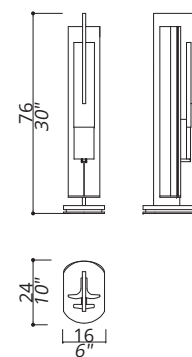

3331-DN-AC	TABLE LAMP	STRUCTURE IN WALNUT WOOD; METAL BASE AND DETAILS IN F_45 (BRUSHED DARK NICKEL FINISH) AND F_41 (POLISHED DARK NICKEL FINISH). AMBER CRYSTAL ELEMENT.	2 LED STRIP LIGHTS
3331-G1-FC	TABLE LAMP	STRUCTURE IN WALNUT WOOD; METAL BASE AND DETAILS IN F_17 (BRUSHED LIGHT GOLD FINISH) AND F_16 (POLISHED LIGHT GOLD FINISH). FUMÈ CRYSTAL ELEMENT.