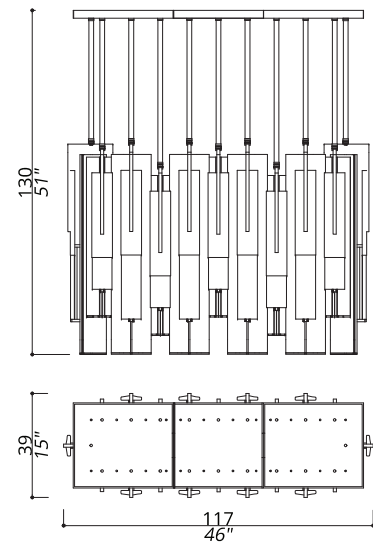

ANIMA

3311-DN-AC	CHANDELIER	20 ELEMENTS COMPOSITION. STRUCTURE IN WALNUT WOOD; CONNECTION BOX AND DETAILS IN F_45 (BRUSHED DARK NICKEL FINISH) AND F_41 (POLISHED DARK NICKEL FINISH). AMBER CRYSTAL ELEMENTS.	40 LED STRIP LIGHTS
3311-G1-FC		STRUCTURE IN WALNUT WOOD; CONNECTION BOX AND DETAILS IN F_17 (BRUSHED LIGHT GOLD FINISH) AND F_16 (POLISHED LIGHT GOLD FINISH). FUMÈ CRYSTAL ELEMENTS.	

3315-DN-AC	CHANDELIER	4 ELEMENTS COMPOSITION. STRUCTURE IN WALNUT WOOD; CONNECTION BOX AND DETAILS IN F_45 (BRUSHED DARK NICKEL FINISH) AND F_41 (POLISHED DARK NICKEL FINISH). AMBER CRYSTAL ELEMENTS.	8 LED STRIP LIGHTS
3315-G1-FC		STRUCTURE IN WALNUT WOOD; CONNECTION BOX AND DETAILS IN F_17 (BRUSHED LIGHT GOLD FINISH) AND F_16 (POLISHED LIGHT GOLD FINISH). FUMÈ CRYSTAL ELEMENTS.	