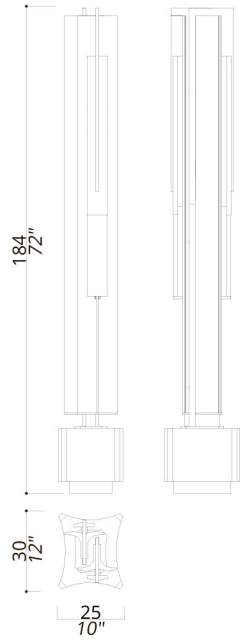

ANIMA

3341-DN-AC

FLOOR LAMP

STRUCTURE IN WALNUT WOOD; DETAILS IN F_45 (BRUSHED DARK NICKEL FINISH) AND F_41 (POLISHED DARK NICKEL FINISH). TRAVERTINO MARBLE BASE. AMBER CRYSTAL ELEMENTS.

4 LED STRIP LIGHTS

3341-G1-FC

STRUCTURE IN WALNUT WOOD; DETAILS IN F_17 (BRUSHED LIGHT GOLD FINISH) AND F_16 (POLISHED LIGHT GOLD FINISH). TRAVERTINO MARBLE BASE. FUMÈ CRYSTAL ELEMENTS.